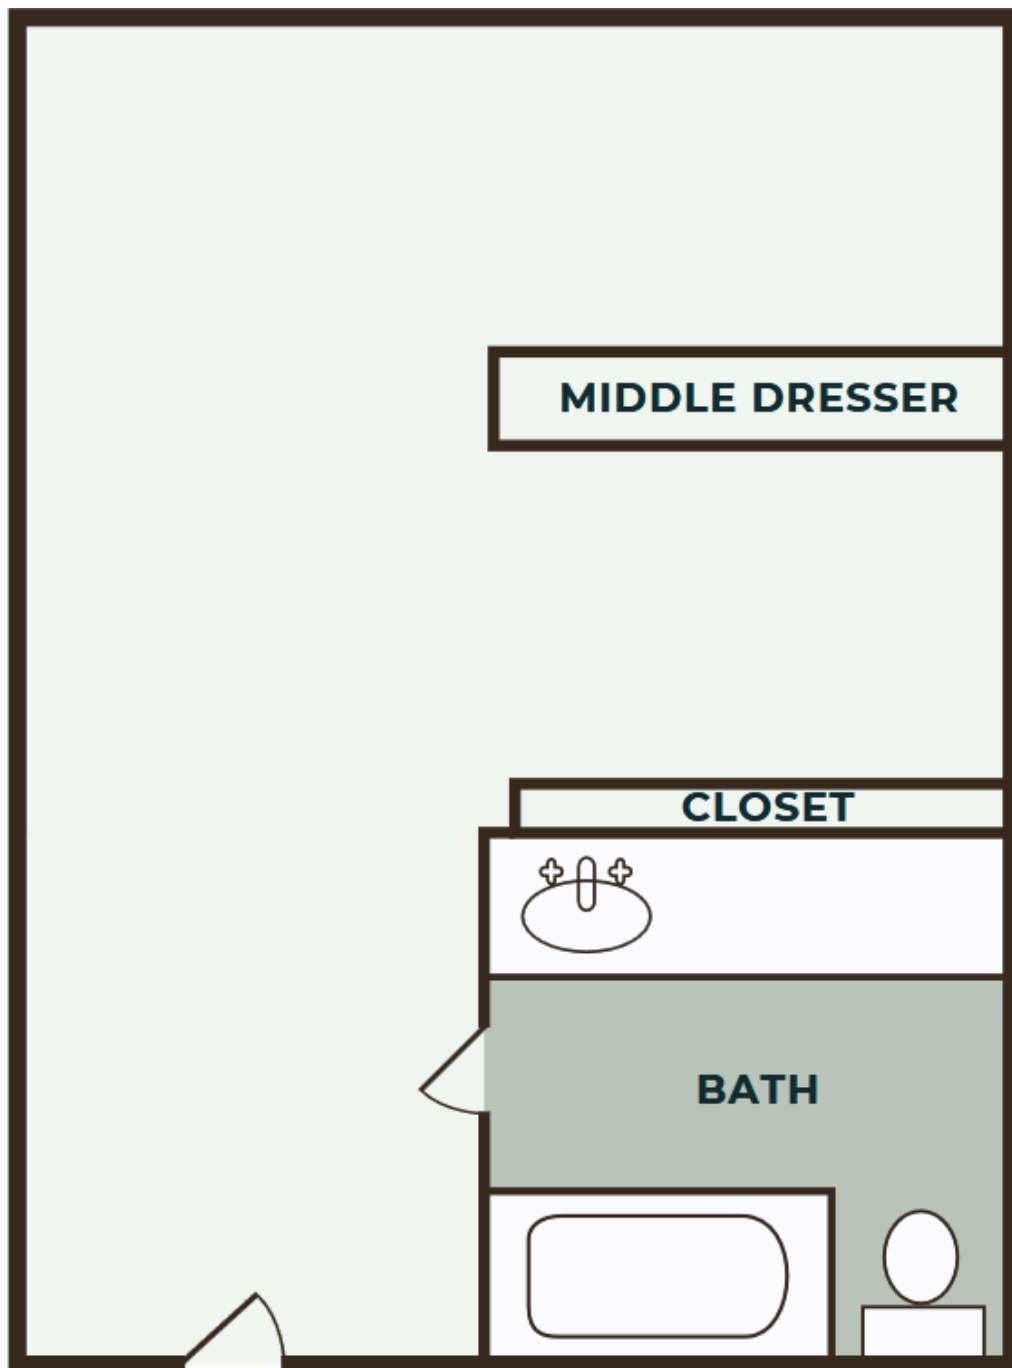

## MAVEN PRIVATE MEMORY CARE

255 SF

STUDIO / 1 BATH

## MAVEN SHARED MEMORY CARE

255 SF

STUDIO / 1 BATH