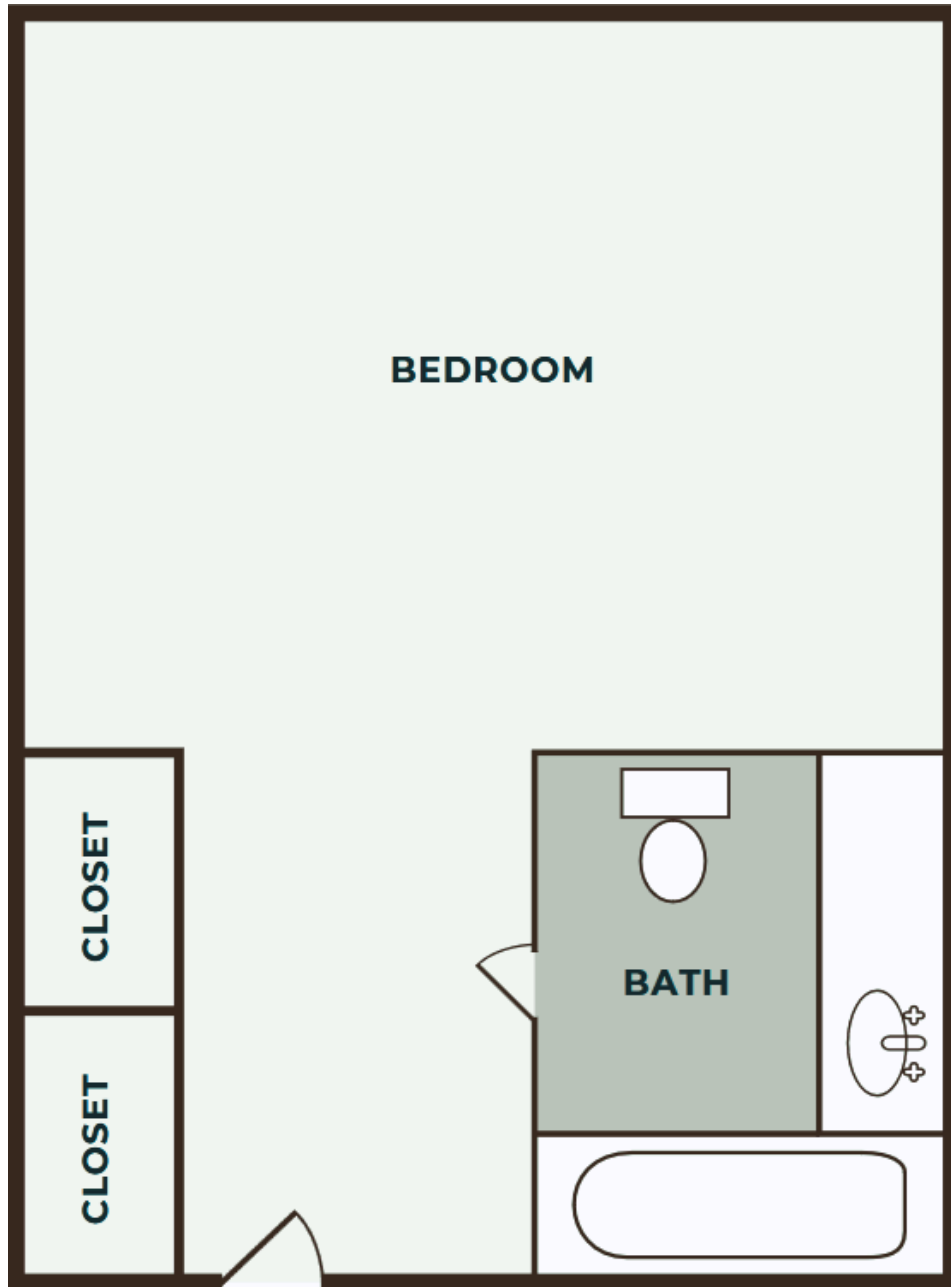

## MAVEN PRIVATE MEMORY CARE

255 SF

STUDIO / 1 BATH

## MAVEN SHARED MEMORY CARE

255 SF

STUDIO / 1 BATH

## PRODIGY PRIVATE SUITE

255 SF

STUDIO / 1 BATH