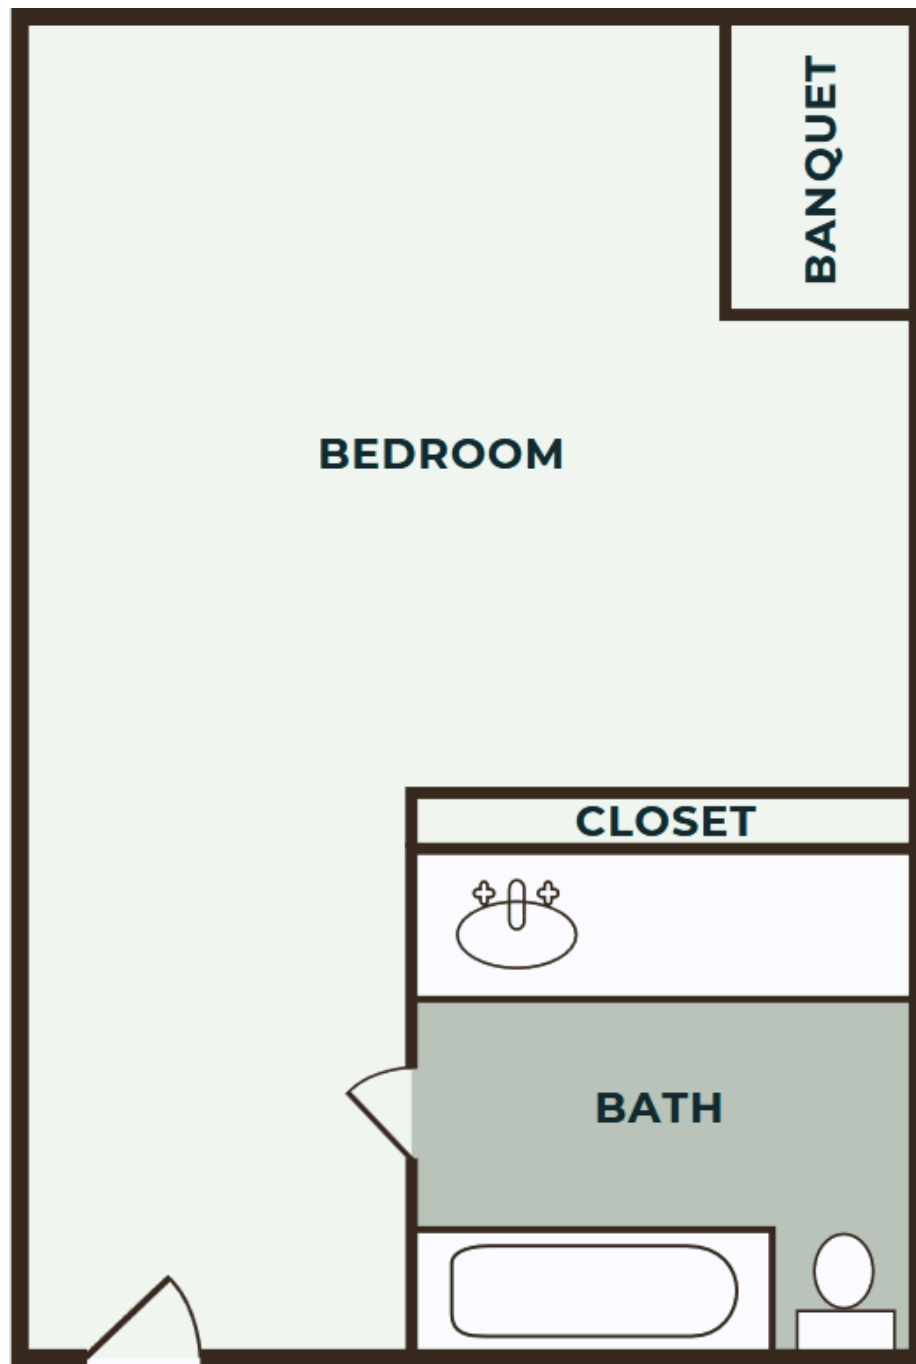

## PRODIGY PRIVATE SUITE

255 SF

STUDIO / 1 BATH

## GENIUS PRIVATE SUITE

STUDIO / 1 BATH

320 SF