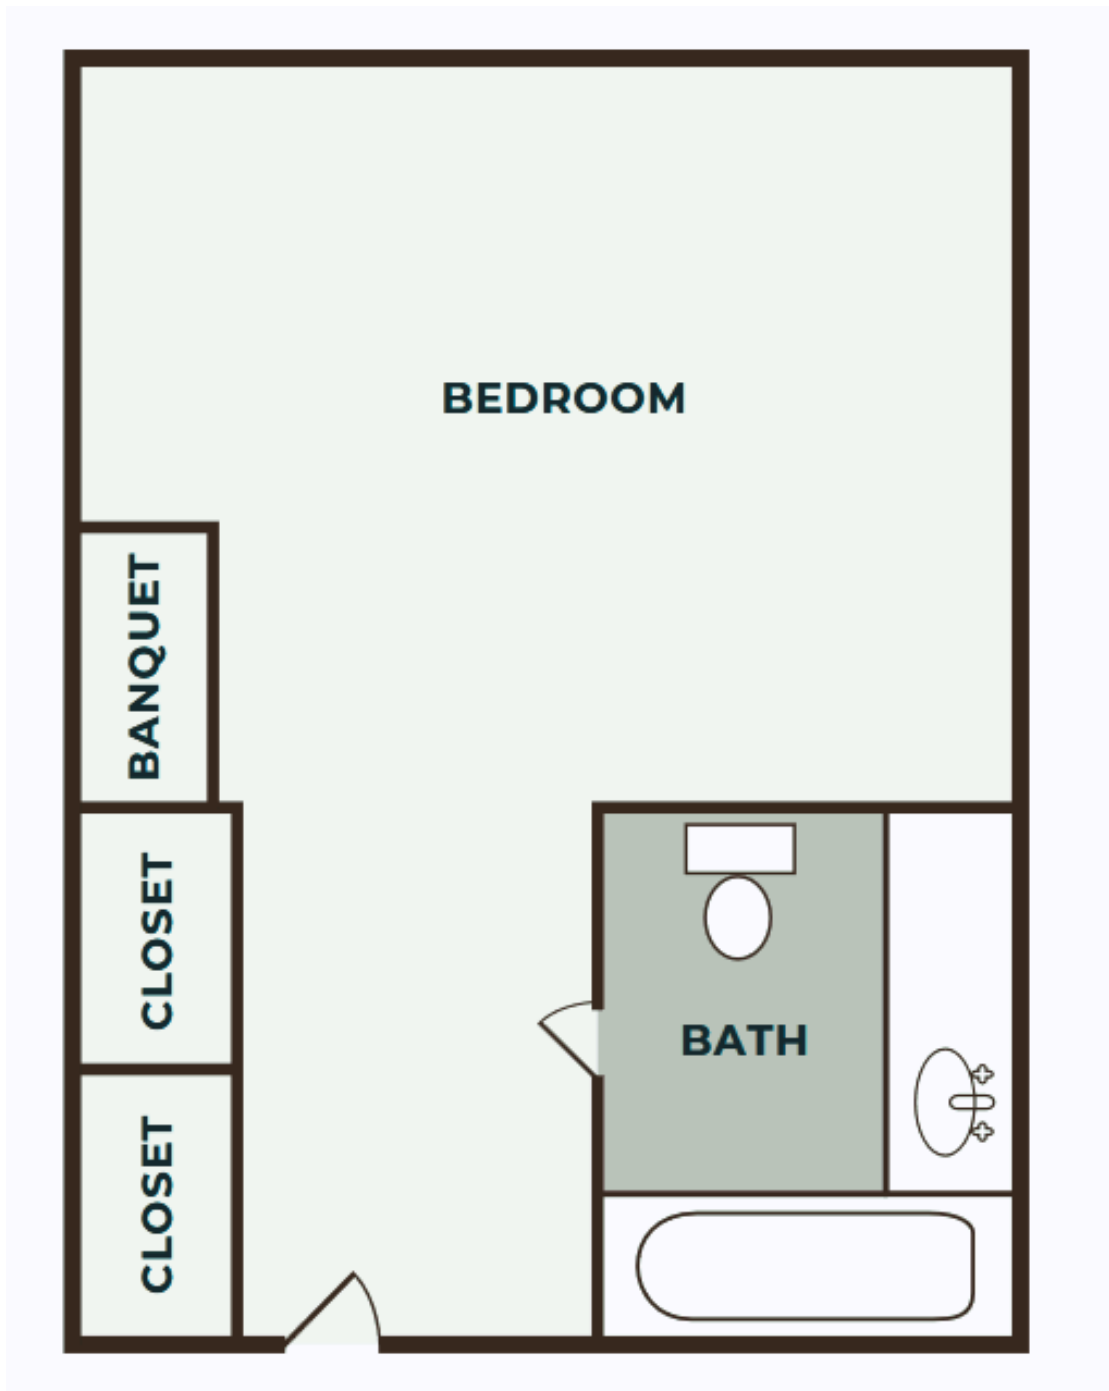

## MAVEN SHARED MEMORY CARE

255 SF

STUDIO / 1 BATH

## PRODIGY PRIVATE SUITE

255 SF

STUDIO / 1 BATH